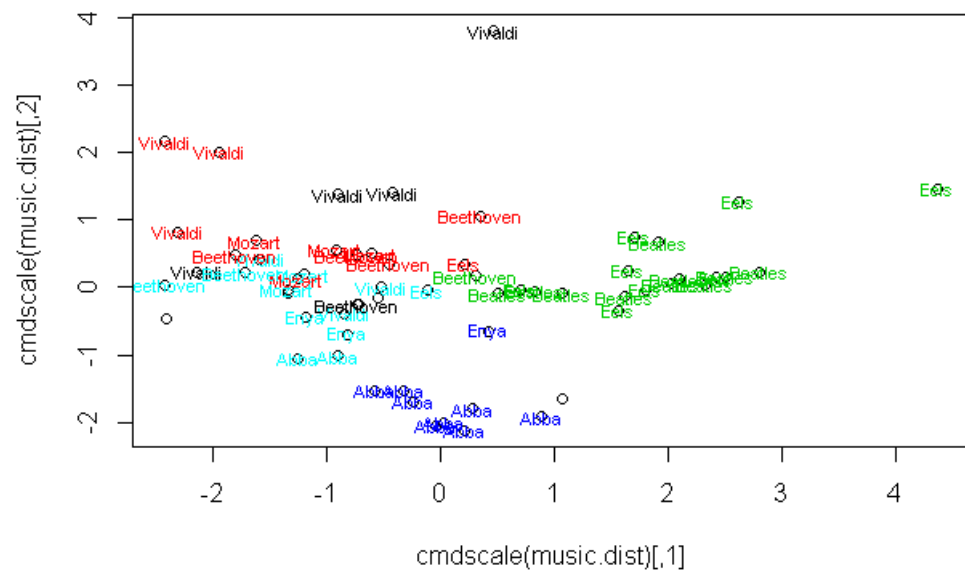

cluster con Kmeans