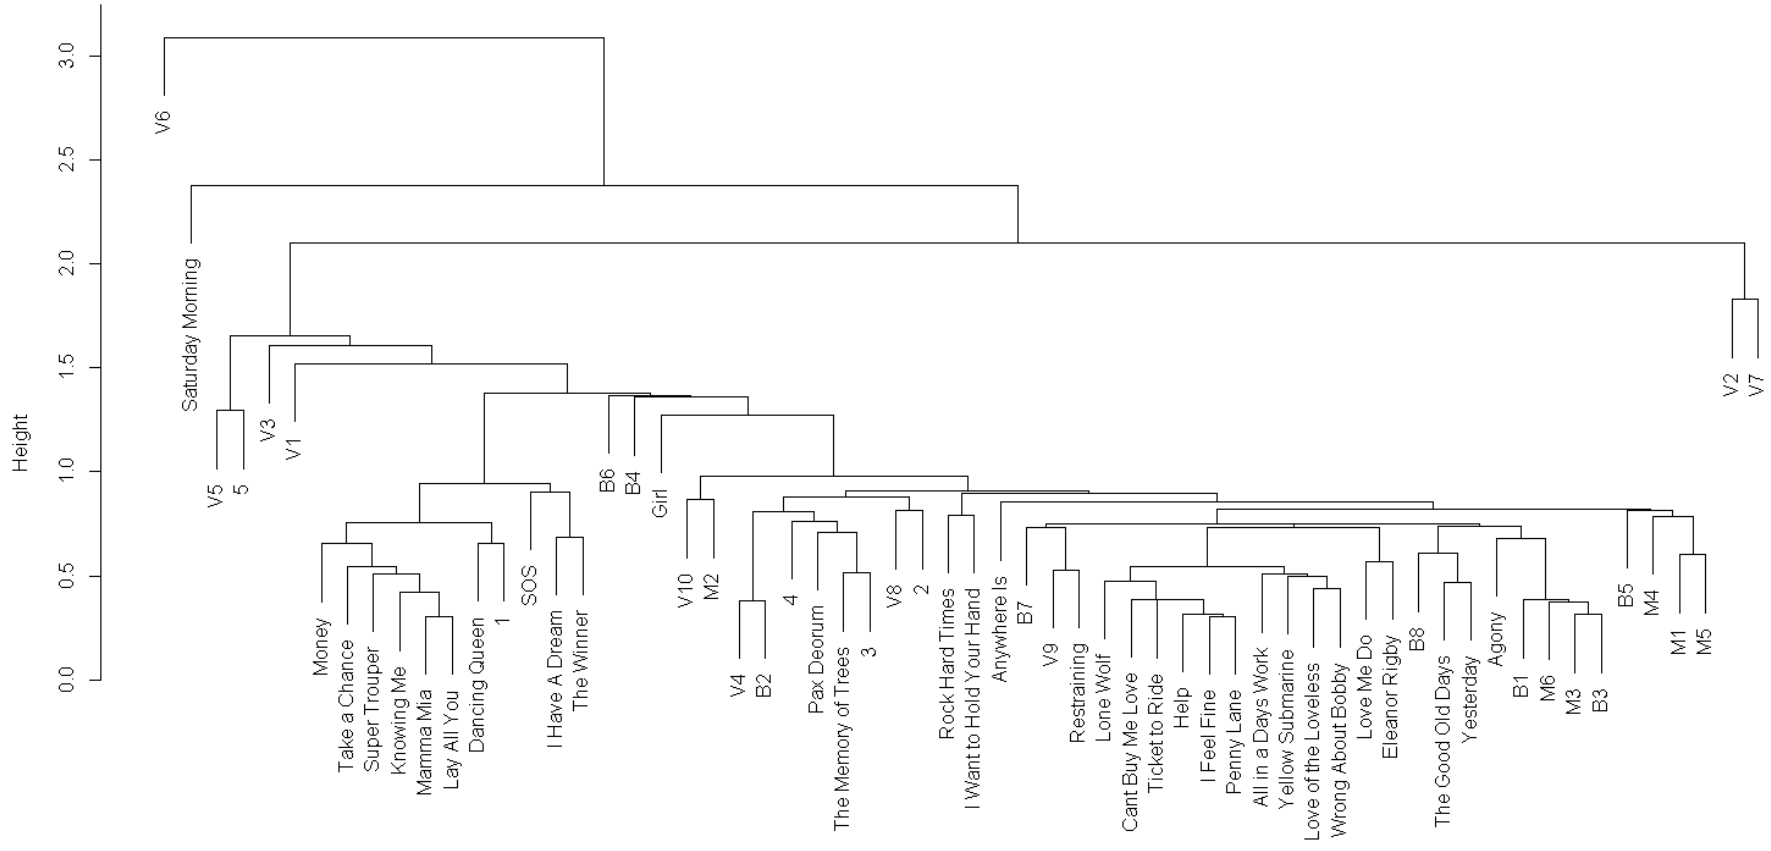

Ejercicio

There are 62 data points (tracks),

11 tracks from Abba, Beatles,

10 tracks from Eels,

8 tracks from Beethoven

6 tracks from Mozart,

13 tracks from Vivaldi and

3 tracks from Enya.

cluster con Kmeans

cluster jerarquico con liga Ward

Cluster Dendrogram

music.dist
hclust("ward")

Cluster Dendrogram

music.dist
hclust ("single")