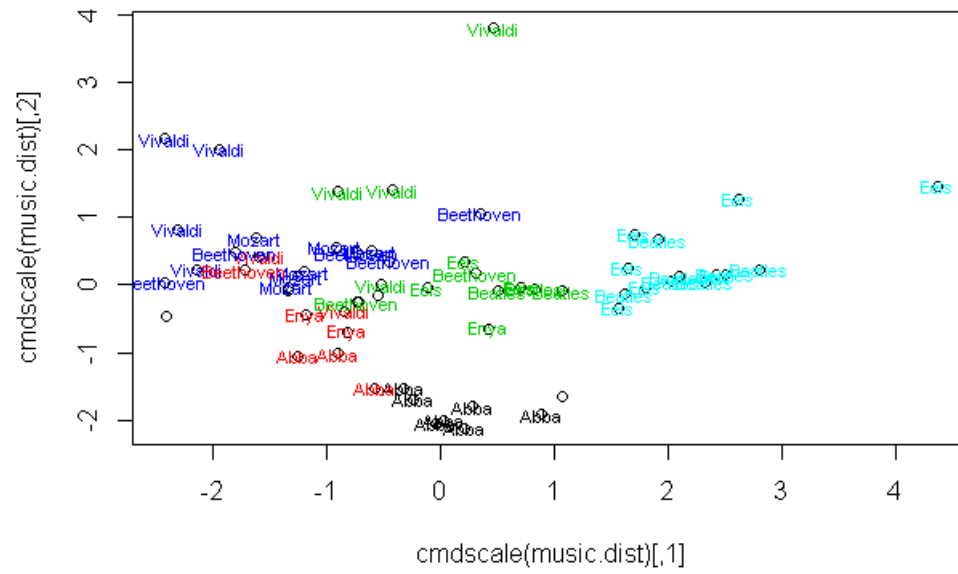

Cluster Dendrogram

cluster jerarquico con liga Ward